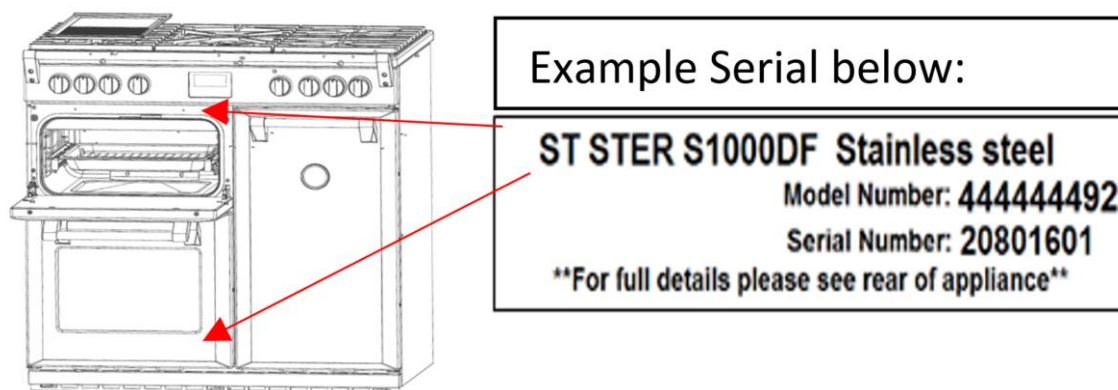

Consumers are warned that these products can poses a serious risk of carbon monoxide poisoning, until a critical modification has been made.

Until the fix has been actioned, customers can continue to use grill on their gas range cookers only as per the instruction manual, but and must ensure that the grill door is left fully open while the gas grill is in operation.

The modification, which follows discussions with the Office for Product Safety and Standards, will ensure that there will be no unsafe build-up of carbon monoxide. A number of Belling, Stoves and New World gas range cookers have been found to have a seal fault on the grill element, which can lead to dangerous levels of carbon monoxide being produced, which can lead to injury and death.

A Stoves, Belling and New World spokesperson said: “Given the risk of carbon monoxide, we are contacting consumers to arrange booking modifications to affected models as soon as possible. Until this modification has been made, all customers must use the gas grill with the door open, as detailed in the instruction manual.

For those consumers that no longer own the cooker are being urged to contact with forwarding details.

Consumers will need their model number, starting with 4444, and the serial number when contacting the company. This can be found by opening the main oven door. It is located on a badge on the frame below the oven cavity.